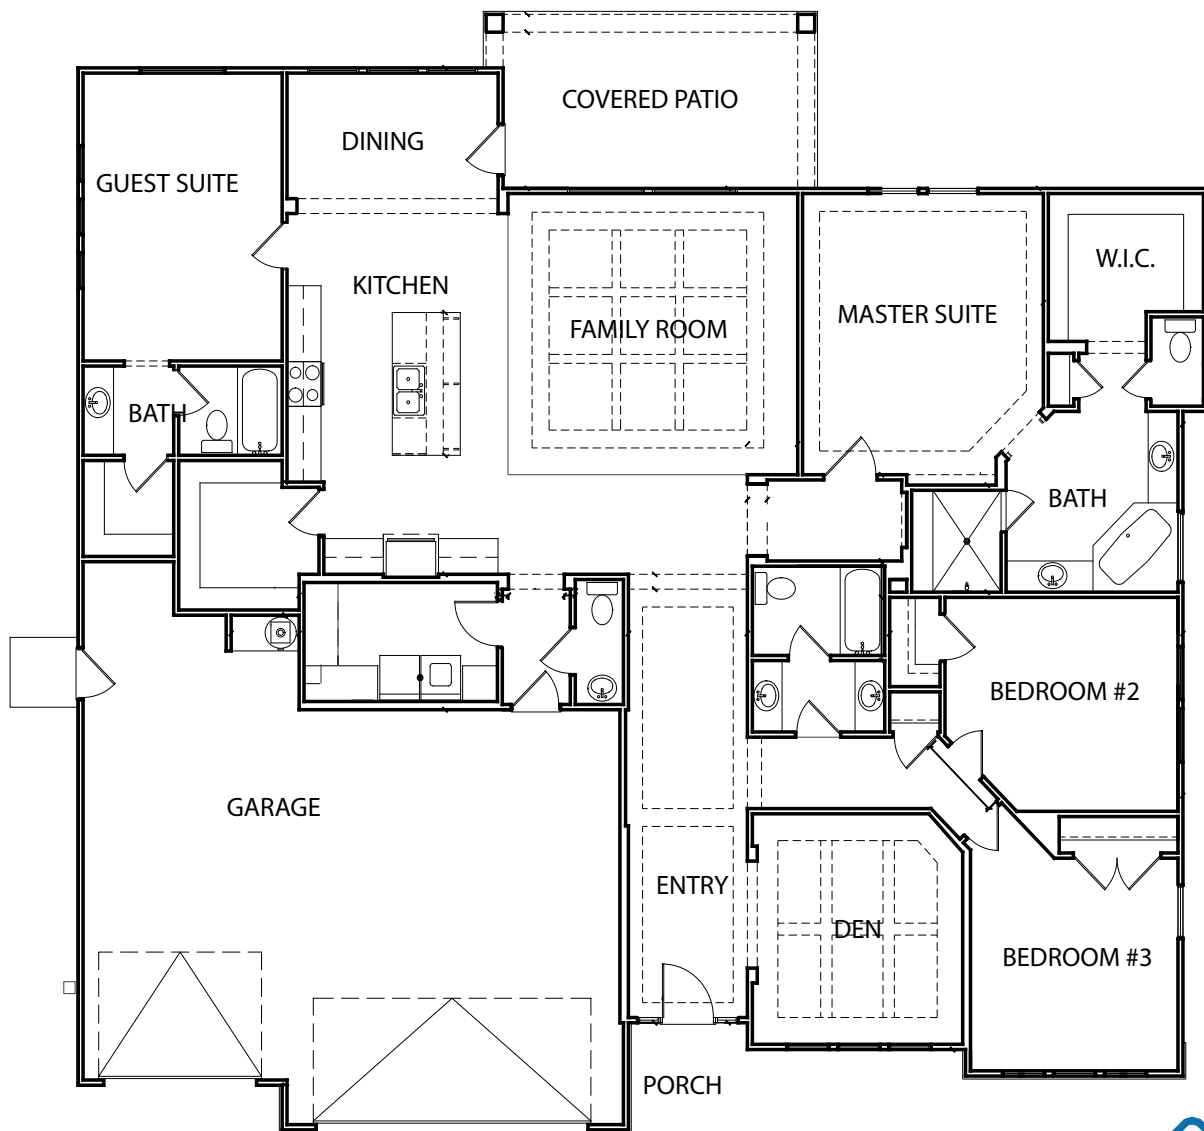

THE ROME

65' WIDE X 66' DEEP
4 BEDROOM/DEN 3.5 BATHROOM
TOTAL= 2,638 SQ. FT.